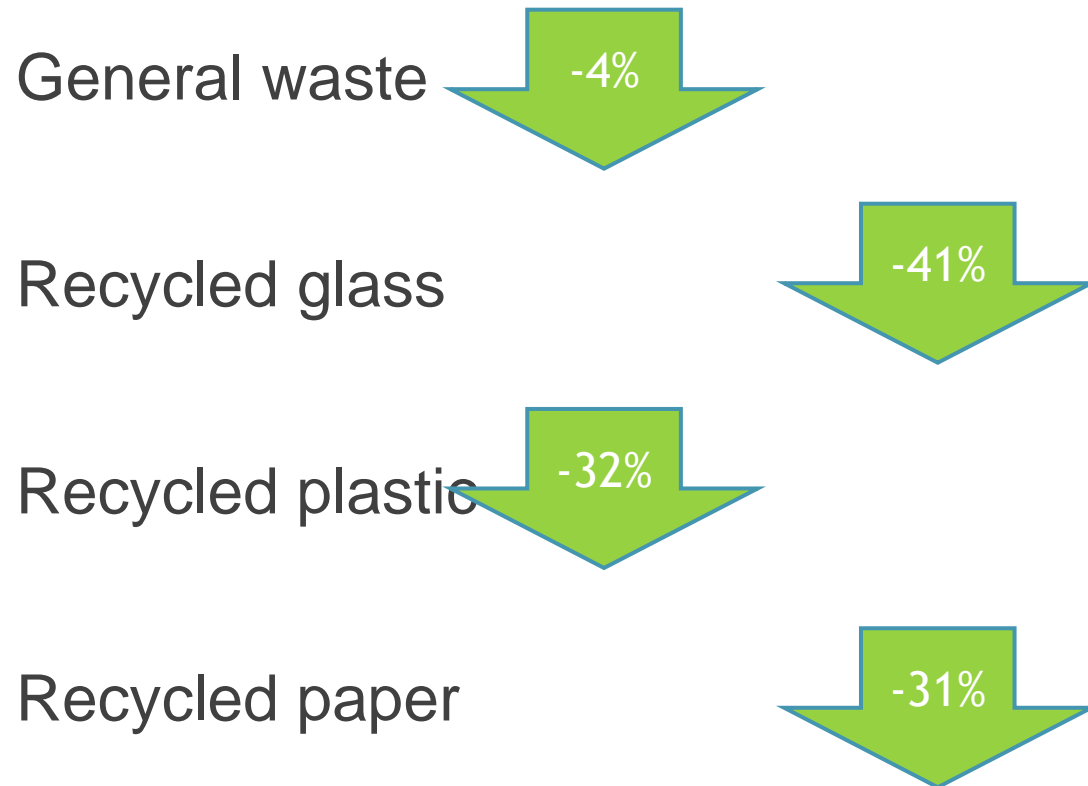

We reduce the amount of waste as far as possible and manage it responsibly, separating the waste in order to be recycled and treated.

Recycling results are referred to French hotels only